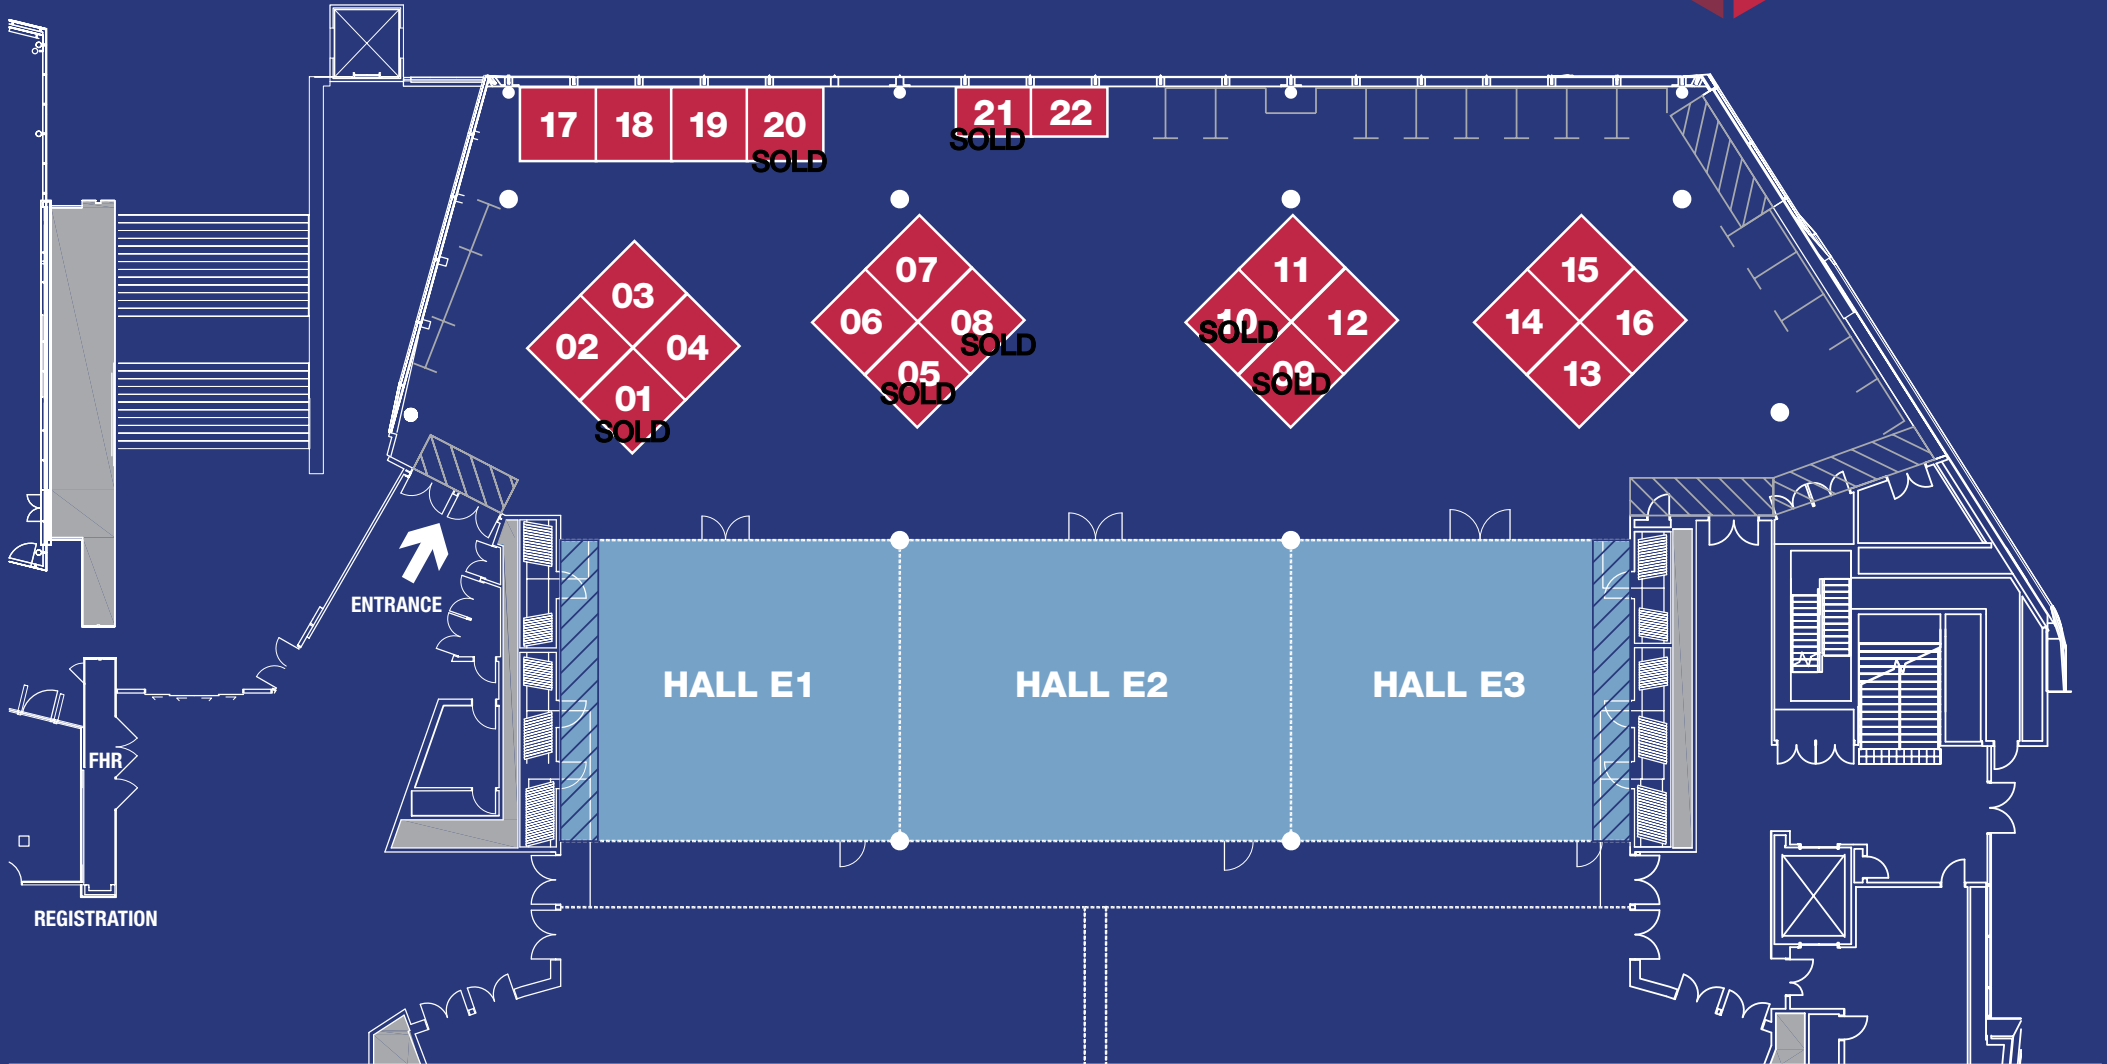

# EXHIBITION FLOOR PLAN

Foyer E, Ground Floor (East Building)  
Adelaide Convention Centre

Disclaimer: Exhibition floorplan above is subject to change without notice.