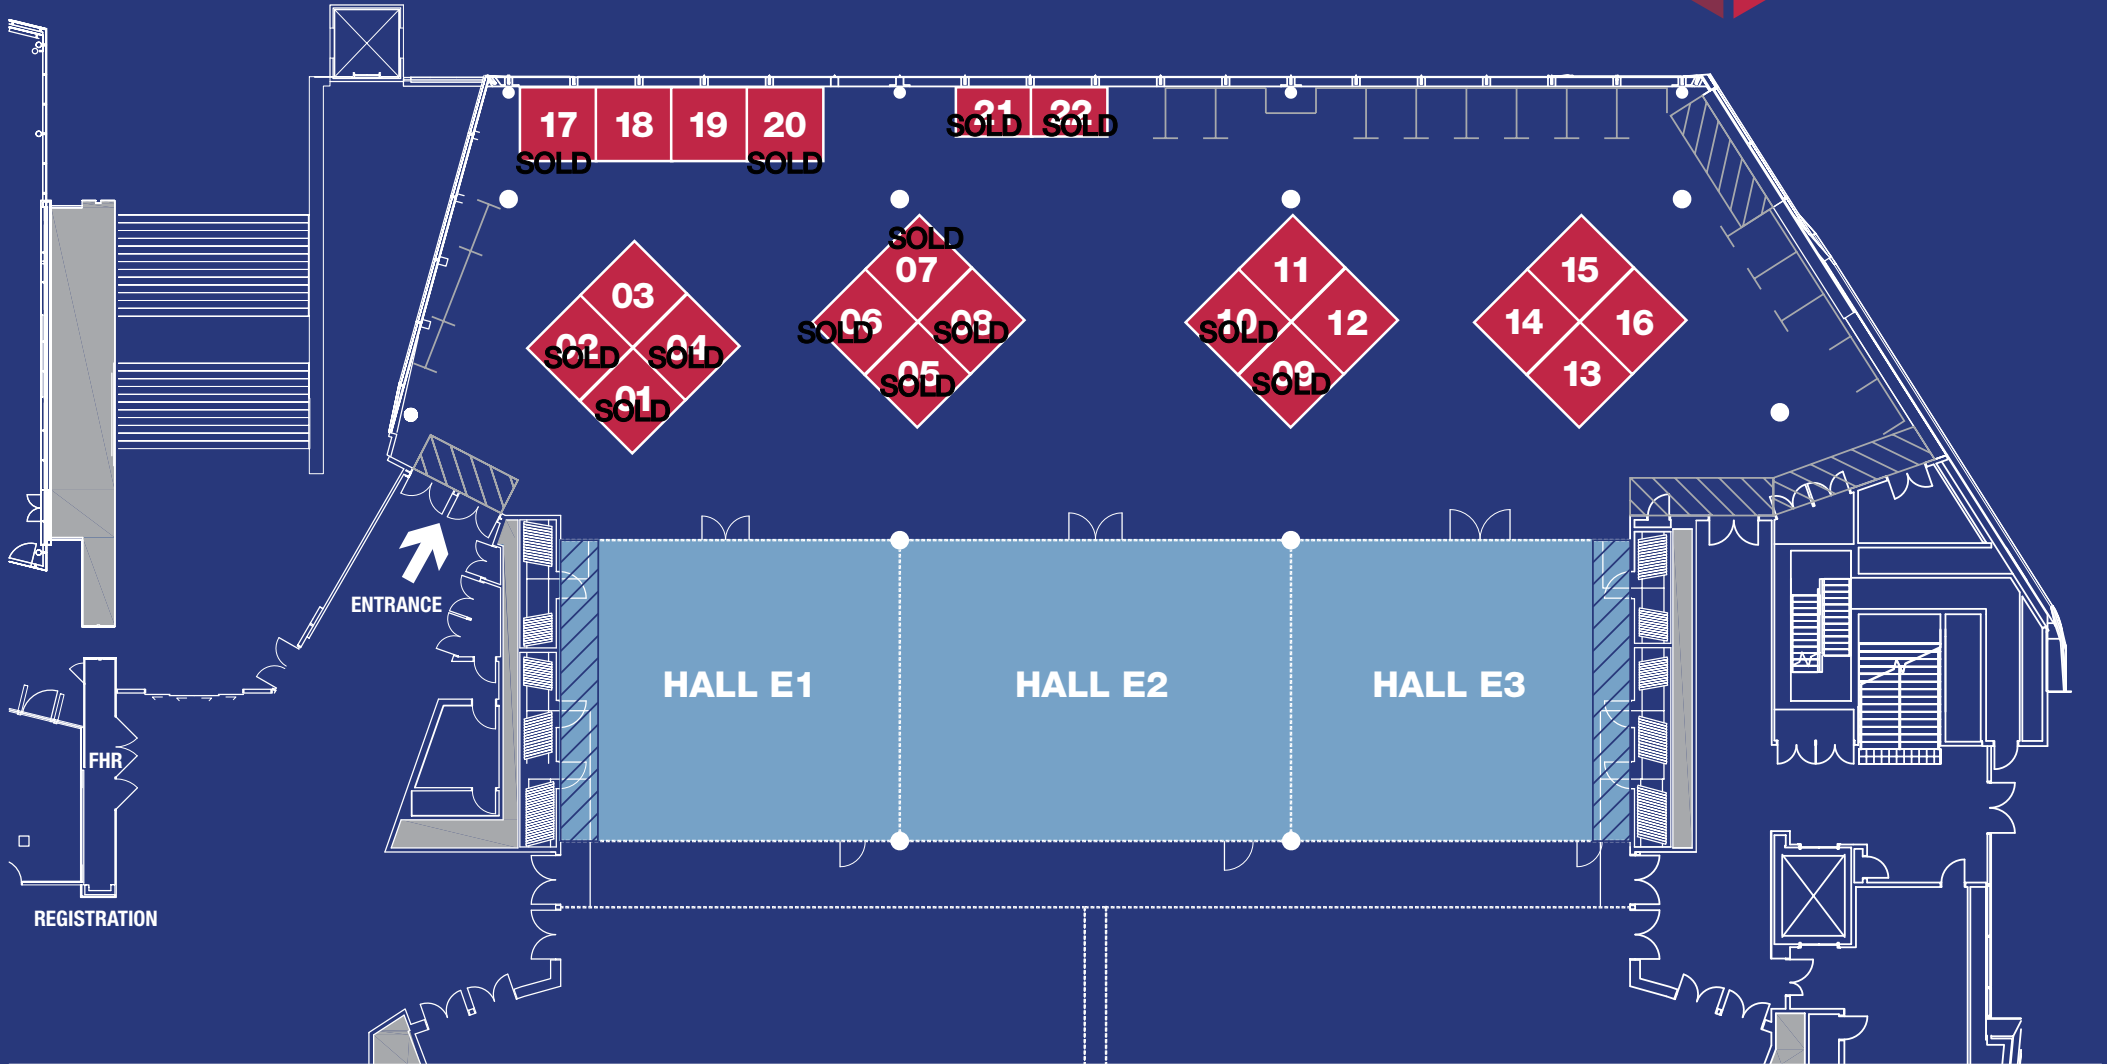

EXHIBITION FLOOR PLAN

Foyer E, Ground Floor (East Building)
Adelaide Convention Centre

Disclaimer: Exhibition floorplan above is subject to change without notice.